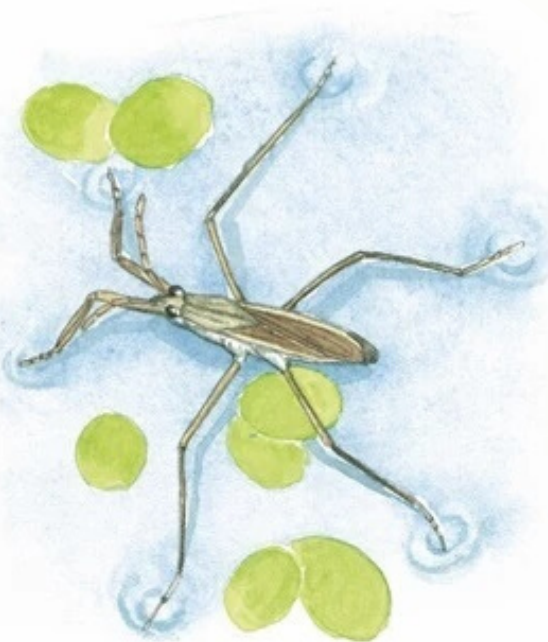

## WATER HOG LOUSE

Feeds on decaying matter; also known as the water slater. Looks like a leggy woodlouse

## COMMON BLACK DIVING BEETLE

Predator. Shiny black body, 10mm long; red antennae and front legs.

## DAMSELFLY NYMPH

Predator. Slender body, about 20mm long; three long flattened 'tails' at the end of the abdomen

## GREAT POND SNAIL

Grazes on algae and rotting matter. The largest pond snail. Grows its shell up to 5cm long