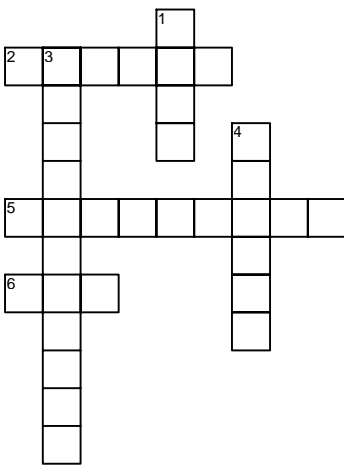

NATURE

IN MY GARDEN - BUTTERFLIES

Butterflies are beautiful creatures that fill our hearts with joy when we see them. They are insects and have six legs and two pairs of wings. In Ireland we have 35 different types (species) of butterfly. If there are butterflies around it is a sign of a healthy environment as they are extremely delicate.

Butterfly wings are usually brightly coloured on top and dull and camouflaged underneath. Their wings have tiny coloured scales on them. As the butterfly ages it loses scales and its colour.

The adult butterflies taste with their feet and feed with a long straw-like tube (proboscis) that they use to drink nectar from flowers.

Butterfly Facts Crossword

Clues:

Across

- 2. These cover butterfly wings.
- 5. Butterflies drink with this.
- 6. How many legs does a butterfly have?

Down

- 1. What does a butterfly taste with?
- 3. A Young butterfly.
- 4. Food for an adult butterfly.

- Try and find a young butterfly, which of course is a caterpillar, in your garden. Look under leaves on bushes or on nettles. Take notes of or draw pictures of any interesting creatures you find.

- Go outside into the sunshine and pretend to be a butterfly. You start as an egg then hatch into a caterpillar. Then you form a chrysalis and lastly the adult butterfly emerges. Make sure to get Mam or Dad to pretend too!