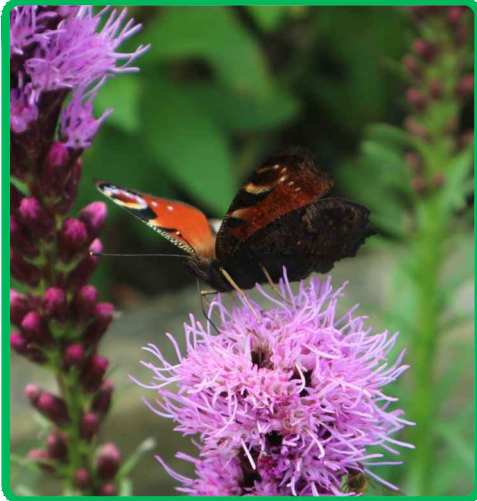

NATURE

IN MY GARDEN - BUTTERFLIES

Butterflies are beautiful creatures that fill our hearts with joy when we see them. They are insects and have six legs and two pairs of wings. In Ireland we have 35 different types (species) of butterfly. If there are butterflies around it is a sign of a healthy environment as they are extremely delicate.

Butterfly wings are usually brightly coloured on top and dull and camouflaged underneath. Their wings have tiny coloured scales on them. As the butterfly ages it loses scales and its colour.

The adult butterflies taste with their feet and feed with a long straw-like tube (proboscis) that they use to drink nectar from flowers.